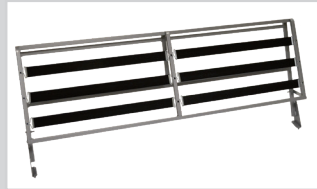

Length: 198 cm  
Width: 80/ 100/ 120/ 140/ 160 cm

- A self-supporting mechanism with a base frame allowing a knock-down upholstery to supply the action separately from the upholstered parts.
- Fixed backrest and seat cushions, no need to remove while opening the action.
- Seat height without cushions: 33 cm.
- The luxury of a comfort bed with a 14 cm mattress either foam (depending of density) or spring.

# Epona<sup>14</sup>

Sedac - Belgium

Epona is also available in grid version.

## Backrest options

310 - 395 - 440 - mm height

Quilt holder