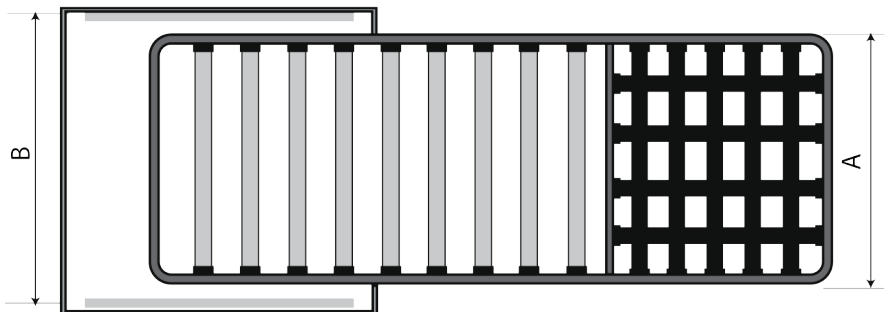

Length: 183 cm
Width: 73/ 93/ 113/ 133/ 143 / 153 cm

- 2 fold insertion action made out of rigid 30mm diameter tube.
- sofabed mechanism with slats and bands. The slats give a firm sleeping comfort and the bands a superior seating comfort.
- The bed mechanism accomodates a 10cm mattress.

Sedaflex 10M

Sedac - Belgium

A	B	Width of mattress
80 cm	92,5 cm	73 cm
100 cm	112,5 cm	93 cm
120 cm	132,5 cm	113 cm
140 cm	152,5 cm	133 cm
150 cm	162,5 cm	143 cm
160 cm	172,5 cm	153 cm

Measurements in mm