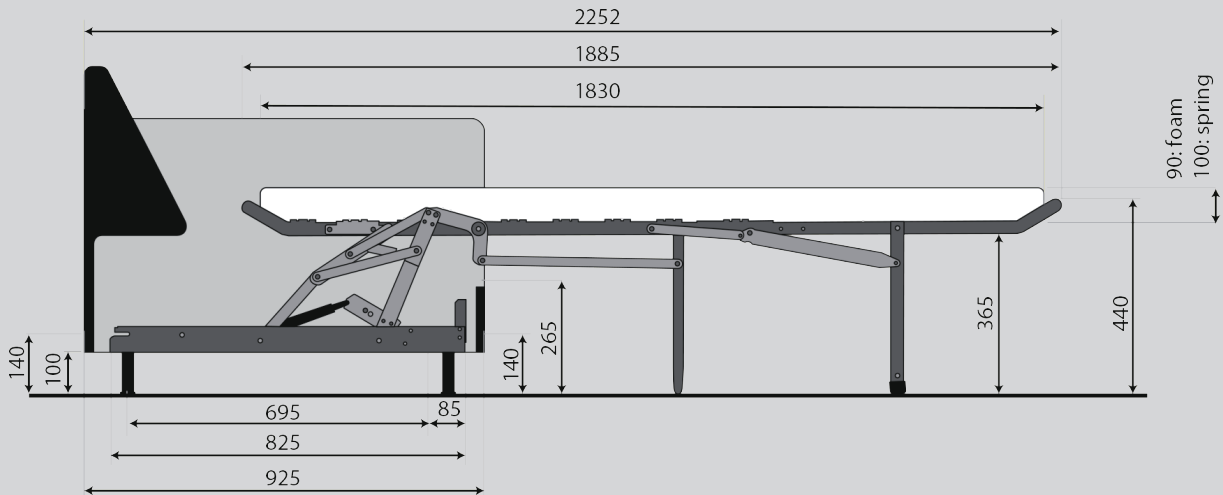

Length: 183 cm
Width: 73/ 93/ 113/ 133/ 143 / 153 cm

- 2 fold insertion action made out of rigid 30mm diameter tube.
- sofabed mechanism with slats and bands. The slats give a firm sleeping comfort and the bands a superior seating comfort.
- The bed mechanism accomodates a 10cm mattress.

Sedaflex 10M

Sedac - Belgium

A	B	Width of mattress
80 cm	92,5 cm	73 cm
100 cm	112,5 cm	93 cm
120 cm	132,5 cm	113 cm
140 cm	152,5 cm	133 cm
150 cm	162,5 cm	143 cm
160 cm	172,5 cm	153 cm

Measurements in mm