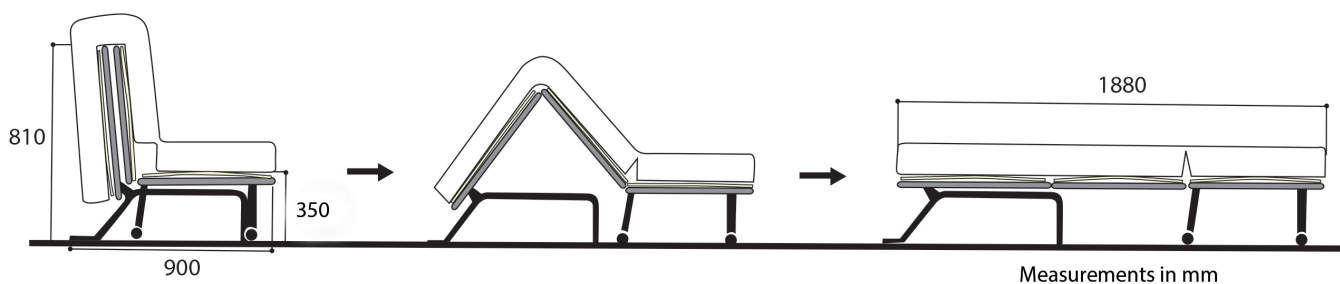

Length: 188 cm
Width: 70/ 80/ 120*/ 140*/ 155 cm

- Easy to use transformable mechanism.
- Horizontal slats on the head and back frame, better follow a person's body curves.
- Product with vertical slats of 83x8 mm on the seat, horizontal slats of 83x8 mm on the back and horizontal slats of 53x8 mm on the headrest frame. *The sizes 120 and 140 are available with slats of 63x9 mm on the seat and 63x8mm on the back frame.
- Action made of 30x20mm rectangular tube.
- Can be supplied with leg covers and/or armrest (brackets).
- Optional items are : parquet castors and/or bed box brackets.

BZ-R0

Sedac - Belgium

Options

Leg cover

Armrest brackets with or without gliders

Parquet castor

01/2019 We reserve the right to modify our products without prior advice. All pictures shown are for illustration purpose only. Actual product may vary.