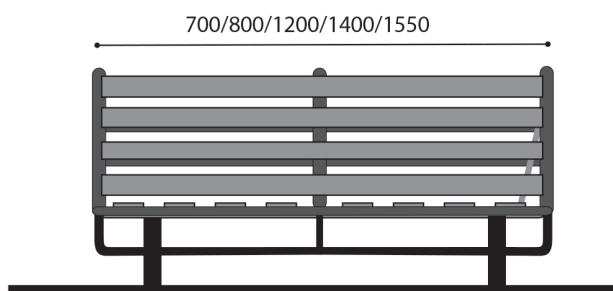

Length: 188 cm
Width: 70/ 80/ 120*/ 140*/ 155 cm

- Easy to use transformable mechanism.
- Horizontal slats on the head and back frame, better follow a person's body curves.
- Product with vertical slats of 83x8 mm on the seat, horizontal slats of 83x8 mm on the back and horizontal slats of 53x8 mm on the headrest frame. *The sizes 120 and 140 are available with slats of 63x9 mm on the seat and 63x8mm on the back frame.
- Action made of 30x20mm rectangular tube.
- Can be supplied with leg covers and/or armrest (brackets).
- Optional items are : parquet castors and/or bed box brackets.

BZ-R0

Sedac - Belgium

Options

Leg cover

Armrest brackets with or without gliders

Parquet castor

01/2019 We reserve the right to modify our products without prior advice. All pictures shown are for illustration purpose only. Actual product may vary.