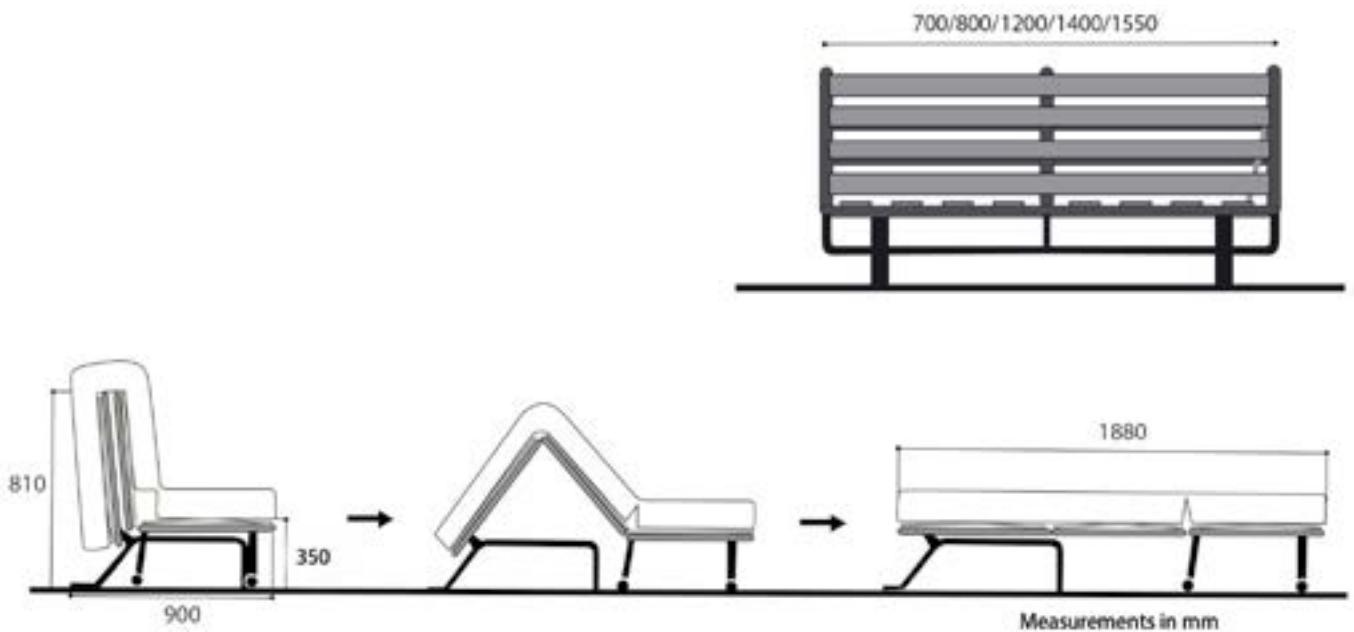

Length: 188 cm  
Width: 70/ 80/ 120/ 140/ 155 cm

- Easy to use transformable mechanism.
- With vertical slats of 63 x 9 mm on the seat frame. 63 x 8 mm on the back frame and 53 x 8 mm on the headrest frame.
- Mechanism made of 30 x 20 mm rectangular tube.
- Can be supplied with leg covers and/or armrest brackets.
- Optional items are : parquet castors and/or bed box brackets.

## Options

Leg cover

Armrest brackets with or without gliders

Parquet castor

01/2020 We reserve the right to modify our products without prior advice. All pictures shown are for illustration purpose only. Actual product may vary.