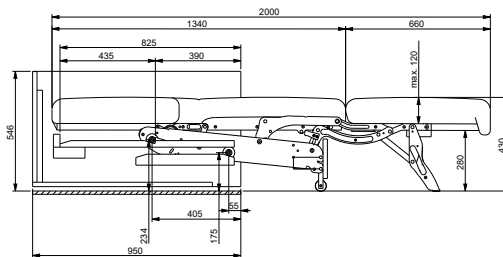

Length: 200 cm
Width: 80/ 120/ 140/ 155 cm

- Innovative sofa bed action with a single lifting movement, opening from the seat.
- Sideplate fixation gives a floor clearance up to 8 cm.
- Base frame with (large) castors at the rear to move the sofa away from the wall before opening.
- Zero wall variation available, mechanism slides out before lowering the backrest.
- Thickness of cushions is 12 cm for a good seating and sleeping comfort.
- Only one frame at the back allows a sleeker design and gives the look of a regular sofa.

Eazybed[®] (zero wall)

Sedac - Belgium

Variations

Eazybed with flanks for built in mechanism.

Eazybed with base frame and castors.

Eazybed zero wall.

A	B	C	D
Eazybed flanks or base frame.			
163,5 cm	162 cm	155 cm	
148,5 cm	147 cm	140 cm	
128,5 cm	127 cm	120 cm	
88,5 cm	87 cm	80 cm	
Eazybed 0-wall			
169,5 cm	168 cm	155 cm	165,5 cm
154,5cm	153 cm	140 cm	150,5 cm
134,5 cm	133 cm	120 cm	130,5 cm
94,5 cm	93 cm	80 cm	90,5 cm

Eazybed flank or base frame.

Measurements in mm

Eazybed 0-Wall

Measurements in mm

01/2019 We reserve the right to modify our products without prior advice. All pictures shown are for illustration purpose only. Actual product may vary.