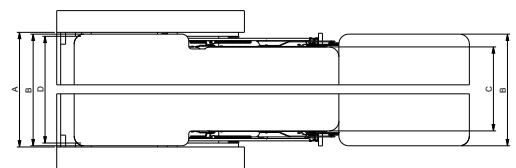

Length: 200 cm
Width: 80/ 120/ 140/ 155 cm

- Innovative sofa bed action with a single lifting movement, opening from the seat.
- Sideplate fixation gives a floor clearance up to 8 cm.
- Base frame with (large) castors at the rear to move the sofa away from the wall before opening.
- Zero wall variation available, mechanism slides out before lowering the backrest.
- Thickness of cushions is 12 cm for a good seating and sleeping comfort.
- Only one frame at the back allows a sleeker design and gives the look of a regular sofa.

Eazybed[®] (zero wall)

Sedac - Belgium

Variations

Eazybed with flanks for built in mechanism.

Eazybed with base frame and castors.

Eazybed zero wall.

A	B	C	D
Eazybed flanks or base frame.			
163,5 cm	162 cm	155 cm	
148,5 cm	147 cm	140 cm	
128,5 cm	127 cm	120 cm	
88,5 cm	87 cm	80 cm	
Eazybed 0-wall			
169,5 cm	168 cm	155 cm	165,5 cm
154,5cm	153 cm	140 cm	150,5 cm
134,5 cm	133 cm	120 cm	130,5 cm
94,5 cm	93 cm	80 cm	90,5 cm

Eazybed flank or base frame.

Measurements in mm

Eazybed 0-Wall

Measurements in mm

01/2019 We reserve the right to modify our products without prior advice. All pictures shown are for illustration purpose only. Actual product may vary.