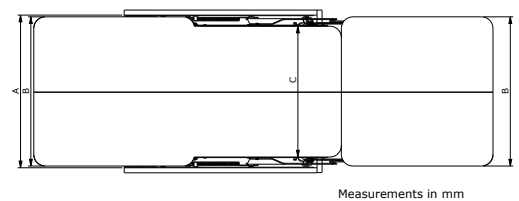

Length: 200 cm
Width: 80/ 120/ 140/ 155 cm

- Innovative sofa bed action with a single lifting movement, opening from the seat.
- Sideplate fixation gives a floor clearance up to 8 cm.
- Base frame with (large) castors at the rear to move the sofa away from the wall before opening.
- Zero wall variation available, mechanism slides out before lowering the backrest.
- Thickness of cushions is 12 cm for a good seating and sleeping comfort.
- Only one frame at the back allows a sleeker design and gives the look of a regular sofa.

Eazybed[®] (zero wall)

Sedac - Belgium

Variations

Eazybed with flanks for built in mechanism.

Eazybed with base frame and castors.

Eazybed zero wall.

A	B	C	D
Eazybed flanks or base frame.			
163,5 cm	162 cm	155 cm	
148,5 cm	147 cm	140 cm	
128,5 cm	127 cm	120 cm	
88,5 cm	87 cm	80 cm	
Eazybed 0-wall			
169,5 cm	168 cm	155 cm	165,5 cm
154,5cm	153 cm	140 cm	150,5 cm
134,5 cm	133 cm	120 cm	130,5 cm
94,5 cm	93 cm	80 cm	90,5 cm

Eazybed flank or base frame.

Measurements in mm

Eazybed 0-Wall

Measurements in mm

01/2019 We reserve the right to modify our products without prior advice. All pictures shown are for illustration purpose only. Actual product may vary.