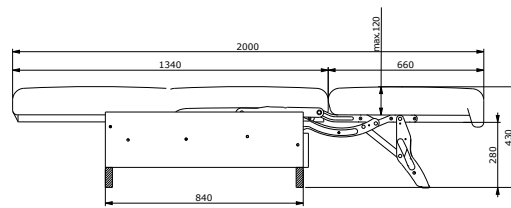

Length: 200 cm
Width: 80/ 120/ 140/ 155 cm

- Innovative sofa bed action with a single lifting movement, opening from the seat.
- Sideplate fixation gives a floor clearance up to 8 cm.
- Base frame with (large) castors at the rear to move the sofa away from the wall before opening.
- Zero wall variation available, mechanism slides out before lowering the backrest.
- Thickness of cushions is 12 cm for a good seating and sleeping comfort.
- Only one frame at the back allows a sleeker design and gives the look of a regular sofa.

Eazybed[®] (zero wall)

Sedac - Belgium

Variations

Eazybed with flanks for built in mechanism.

Eazybed with base frame and castors.

Eazybed zero wall.

A	B	C	D
Eazybed flanks or base frame.			
163,5 cm	162 cm	155 cm	
148,5 cm	147 cm	140 cm	
128,5 cm	127 cm	120 cm	
88,5 cm	87 cm	80 cm	
Eazybed 0-wall			
169,5 cm	168 cm	155 cm	165,5 cm
154,5cm	153 cm	140 cm	150,5 cm
134,5 cm	133 cm	120 cm	130,5 cm
94,5 cm	93 cm	80 cm	90,5 cm

Eazybed flank or base frame.

Measurements in mm

Eazybed 0-Wall

Measurements in mm

01/2019 We reserve the right to modify our products without prior advice. All pictures shown are for illustration purpose only. Actual product may vary.