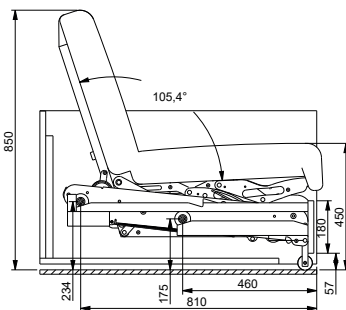

Length: 200 cm
Width: 80/ 120/ 140/ 155 cm

- Innovative sofa bed action with a single lifting movement, opening from the seat.
- Sideplate fixation gives a floor clearance up to 8 cm.
- Base frame with (large) castors at the rear to move the sofa away from the wall before opening.
- Zero wall variation available, mechanism slides out before lowering the backrest.
- Thickness of cushions is 12 cm for a good seating and sleeping comfort.
- Only one frame at the back allows a sleeker design and gives the look of a regular sofa.

Eazybed[®] (zero wall)

Sedac - Belgium

Variations

Eazybed with flanks for built in mechanism.

Eazybed with base frame and castors.

Eazybed zero wall.

A	B	C	D
Eazybed flanks or base frame.			
163,5 cm	162 cm	155 cm	
148,5 cm	147 cm	140 cm	
128,5 cm	127 cm	120 cm	
88,5 cm	87 cm	80 cm	
Eazybed 0-wall			
169,5 cm	168 cm	155 cm	165,5 cm
154,5cm	153 cm	140 cm	150,5 cm
134,5 cm	133 cm	120 cm	130,5 cm
94,5 cm	93 cm	80 cm	90,5 cm

Eazybed flank or base frame.

Measurements in mm

Eazybed 0-Wall

Measurements in mm

01/2019 We reserve the right to modify our products without prior advice. All pictures shown are for illustration purpose only. Actual product may vary.