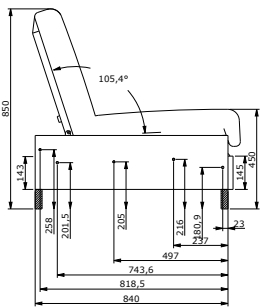

Length: 200 cm
Width: 80/ 120/ 140/ 155 cm

- Innovative sofa bed action with a single lifting movement, opening from the seat.
- Sideplate fixation gives a floor clearance up to 8 cm.
- Base frame with (large) castors at the rear to move the sofa away from the wall before opening.
- Zero wall variation available, mechanism slides out before lowering the backrest.
- Thickness of cushions is 12 cm for a good seating and sleeping comfort.
- Only one frame at the back allows a sleeker design and gives the look of a regular sofa.

Eazybed[®] (zero wall)

Sedac - Belgium

Variations

Eazybed with flanks for built in mechanism.

Eazybed with base frame and castors.

Eazybed zero wall.

A	B	C	D
Eazybed flanks or base frame.			
163,5 cm	162 cm	155 cm	
148,5 cm	147 cm	140 cm	
128,5 cm	127 cm	120 cm	
88,5 cm	87 cm	80 cm	
Eazybed 0-wall			
169,5 cm	168 cm	155 cm	165,5 cm
154,5cm	153 cm	140 cm	150,5 cm
134,5 cm	133 cm	120 cm	130,5 cm
94,5 cm	93 cm	80 cm	90,5 cm

Eazybed flank or base frame.

Measurements in mm

Eazybed 0-Wall

Measurements in mm

01/2019 We reserve the right to modify our products without prior advice. All pictures shown are for illustration purpose only. Actual product may vary.