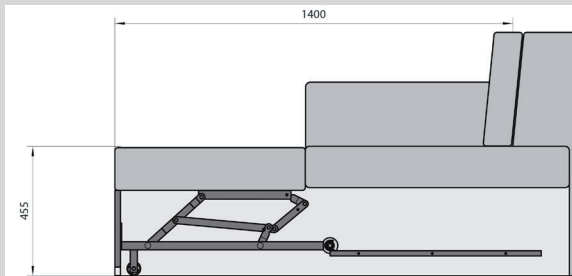

Length: depends on upholstery
Width: depends on upholstery but standard 130 cm

- Economic sofa bed action which is pulled from under the seat and then lifted.
- Underbed mattress is supported by the front panel which is bolted onto the action.

Manex

IFA - Portugal

Underbed in bed position

Underbed while stored under the seat

10/2020 We reserve the right to modify our products without prior advice. All pictures shown are for illustration purpose only. Actual product may vary.