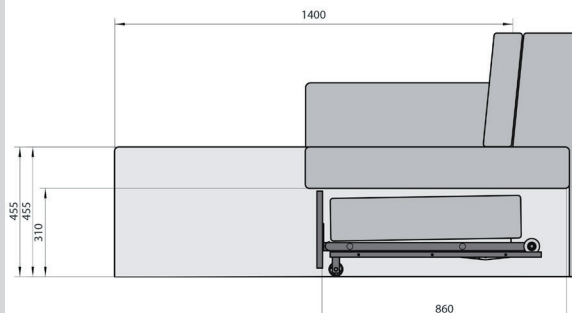

Length: depends on upholstery
Width: depends on upholstery but standard 130 cm

- Economic sofa bed action which is pulled from under the seat and then lifted.
- Underbed mattress is supported by the front panel which is bolted onto the action.

Manex

IFA - Portugal

Underbed in bed position

Underbed while stored under the seat

10/2020 We reserve the right to modify our products without prior advice. All pictures shown are for illustration purpose only. Actual product may vary.