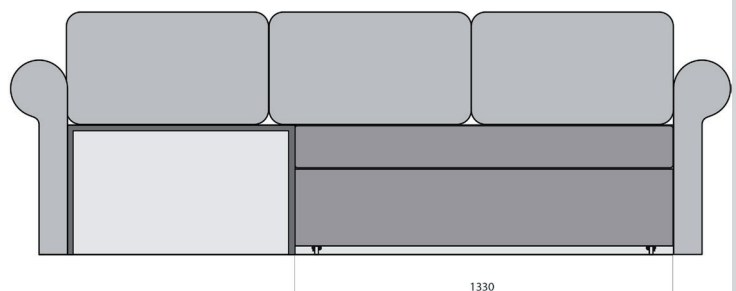

Length: depends on upholstery
Width: depends on upholstery but standard 130 cm

- Economic sofa bed action which is pulled from under the seat and then lifted.
- Underbed mattress is supported by the front panel which is bolted onto the action.

Manex

IFA - Portugal

Underbed in bed position

Underbed while stored under the seat

10/2020 We reserve the right to modify our products without prior advice. All pictures shown are for illustration purpose only. Actual product may vary.