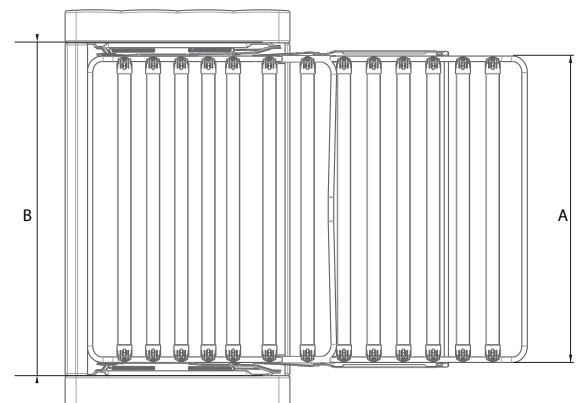

Length: 193 cm  
Width: 73, 113, 133, 143, 153 cm

- 2 fold full slatted insertion mechanism.
- The sofa bed mechanism accomodates a mattress up to 12cm.
- Flat sleeping base due to full slatted frame.
- A low deep seat offers the possibility to make a diffent kind of uphostery with multiple designs.
- Flat seat base with no upcomming head part in closed position.
- Anti-tilt function for more safety.
- 0-Wall sofa sleeper with very short footprint in bed possition.

# Héra

Sedac - Belgium

Measurements in mm

A	B	Width of mattress
80 cm	91,0 cm	73 cm
120 cm	131,0 cm	113 cm
140 cm	151,0 cm	133 cm
150 cm	161,0 cm	143 cm
160 cm	171,0 cm	153 cm

12/2021 We reserve the right to modify our products without prior advice. All pictures shown are for illustration purpose only. Actual product may vary.