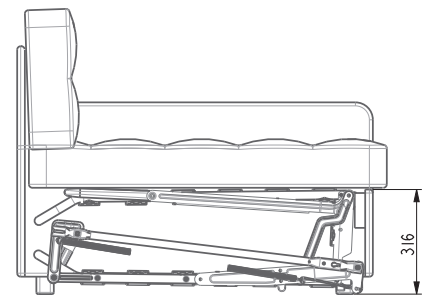

Length: 193 cm  
Width: 73, 113, 133, 143, 153 cm

- 2 fold full slatted insertion mechanism.
- The sofa bed mechanism accomodates a mattress up to 12cm.
- Flat sleeping base due to full slatted frame.
- A low deep seat offers the possibility to make a diffent kind of uphostery with multiple designs.
- Flat seat base with no upcomming head part in closed position.
- Anti-tilt function for more safety.
- 0-Wall sofa sleeper with very short footprint in bed possition.

# Héra

Sedac - Belgium

Measurements in mm

A	B	Width of mattress
80 cm	91,0 cm	73 cm
120 cm	131,0 cm	113 cm
140 cm	151,0 cm	133 cm
150 cm	161,0 cm	143 cm
160 cm	171,0 cm	153 cm

12/2021 We reserve the right to modify our products without prior advice. All pictures shown are for illustration purpose only. Actual product may vary.