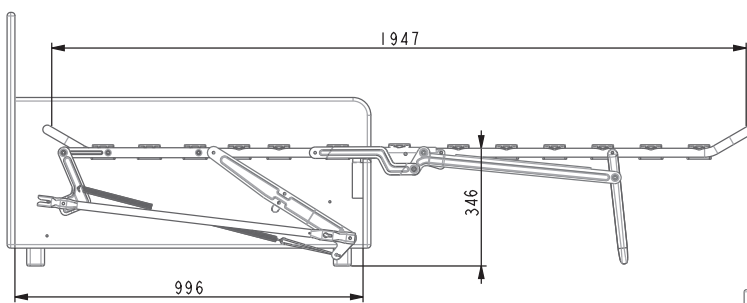

Length: 193 cm  
Width: 73, 113, 133, 143, 153 cm

- 2 fold full slatted insertion mechanism.
- The sofa bed mechanism accomodates a mattress up to 12cm.
- Flat sleeping base due to full slatted frame.
- A low deep seat offers the possibility to make a diffent kind of uphostery with multiple designs.
- Flat seat base with no upcomming head part in closed position.
- Anti-tilt function for more safety.
- 0-Wall sofa sleeper with very short footprint in bed possition.

# Héra

Sedac - Belgium

Measurements in mm

A	B	Width of mattress
80 cm	91,0 cm	73 cm
120 cm	131,0 cm	113 cm
140 cm	151,0 cm	133 cm
150 cm	161,0 cm	143 cm
160 cm	171,0 cm	153 cm

12/2021 We reserve the right to modify our products without prior advice. All pictures shown are for illustration purpose only. Actual product may vary.